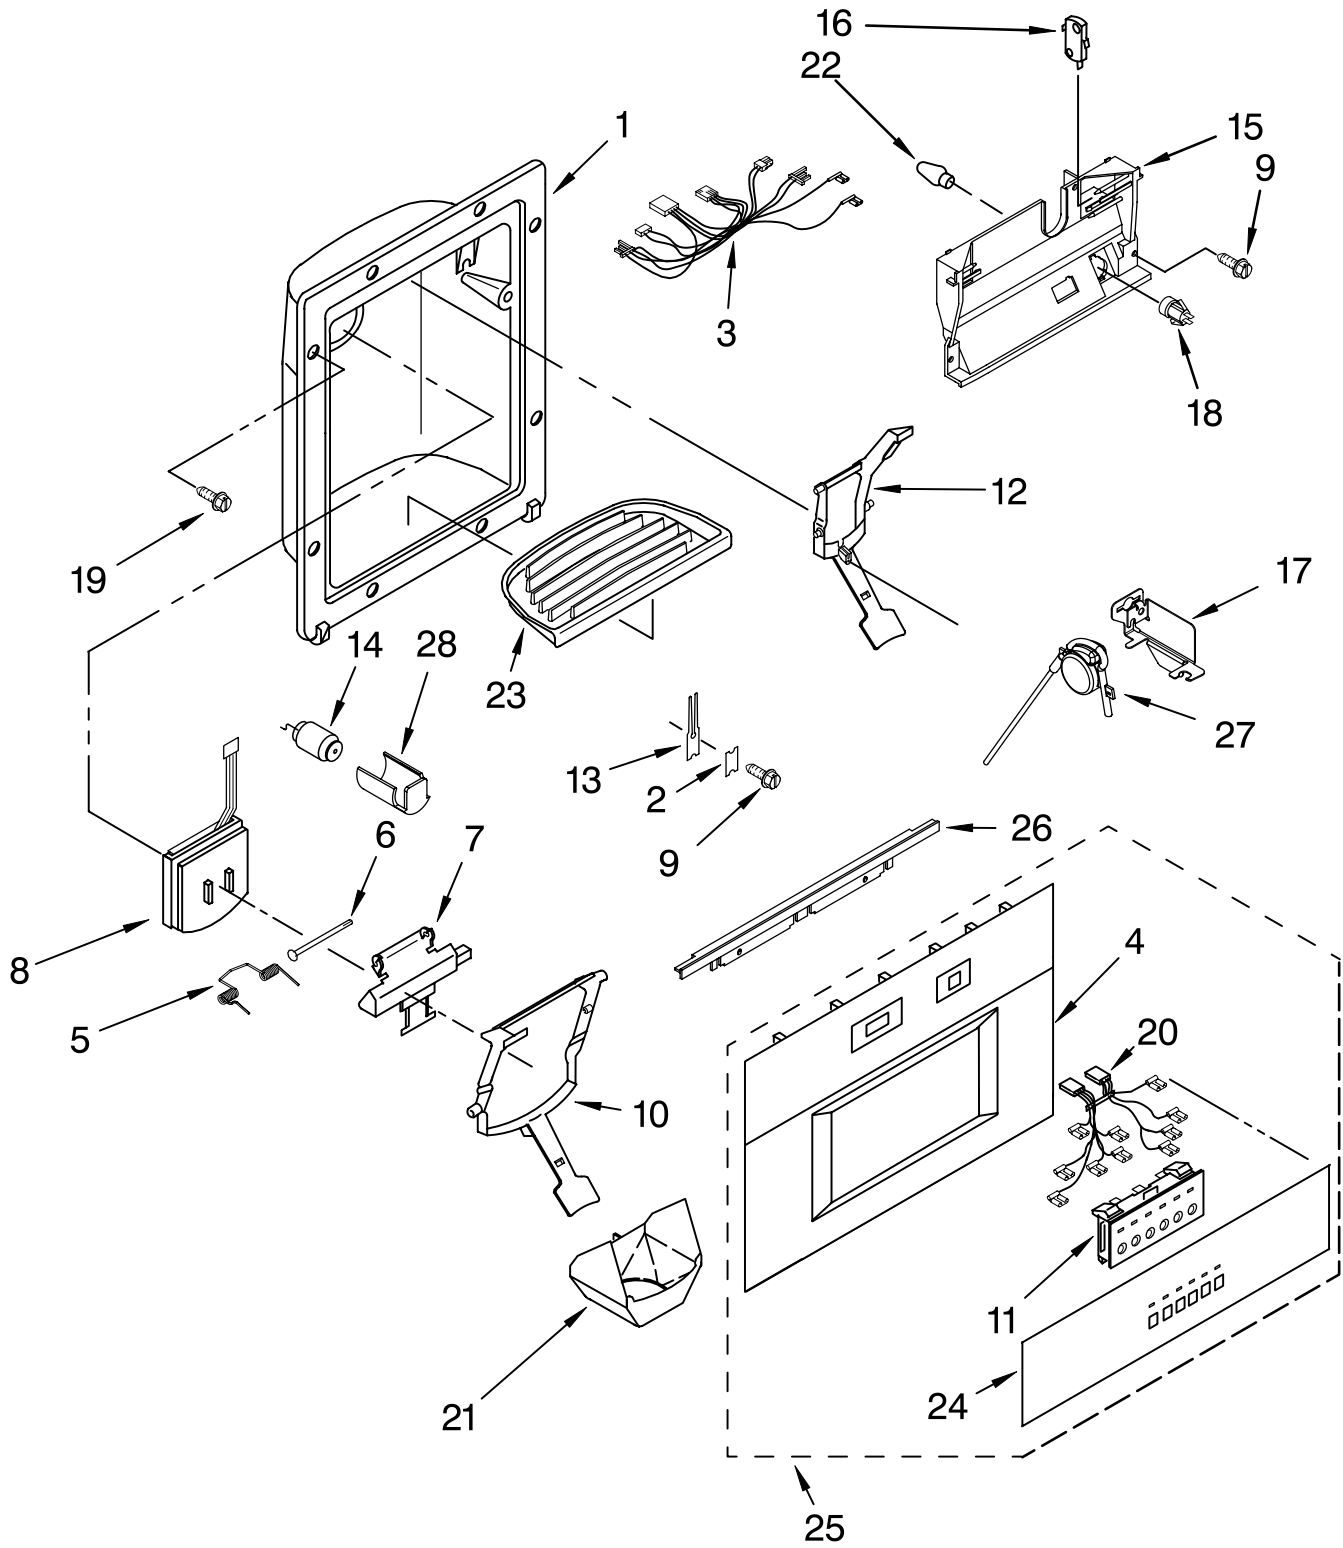

DISPENSER FRONT PARTS

For Model: EF42DBSS03

(Stainless Steel)

FOR ORDERING INFORMATION REFER TO PARTS PRICE LIST

DISPENSER FRONT PARTS

For Model: EF42DBSS03

(Stainless Steel)

<u>Illus.</u>	<u>Part</u>	<u>DESCRIPTION</u>
<u>No.</u>	<u>No.</u>	
1		Housing, Dispenser (Not Serviced)
2	2195051	Strain Relief
3	W10139147	Wire Assembly
4		Cover, Dispenser (Not Serviced)
5	W10224328	Spring, Torsion
6	2196195	Pin
7	2304355	Ice Door Mechanism
8	2180353	Door, Ice
9	W10141632	Screw
10	2259396B	Lever, Ice Dispenser
11		Switch Assembly (Not Available Order #25)
12	2259395B	Lever, Water Dispenser
13	2194719	Spring, Lever
14	2205686	Delay Mechanism
15	W10282667	Bracket, Control
16	2162361	Switch
17	2259209	Bracket, Anti Drip Valve
18	2180200	Lamp Holder
19	W10141604	Screw
20		Harness, Switch (Not Available Order #25)
21	2180224	Guide, Ice
22	3406124	Light Bulb
23	2302944B	Grill, Overflow
24		Overlay, Cover (Not Serviced)
25		Front Cover Assembly (Includes Items 4,11,20 & 24)
26	2306077	Spacer, Dispenser Cover
27	2320669	Valve, Anti Drip
28	2252127	Sleeve, Delay Mechanism

FOR ORDERING INFORMATION REFER TO PARTS PRICE LIST