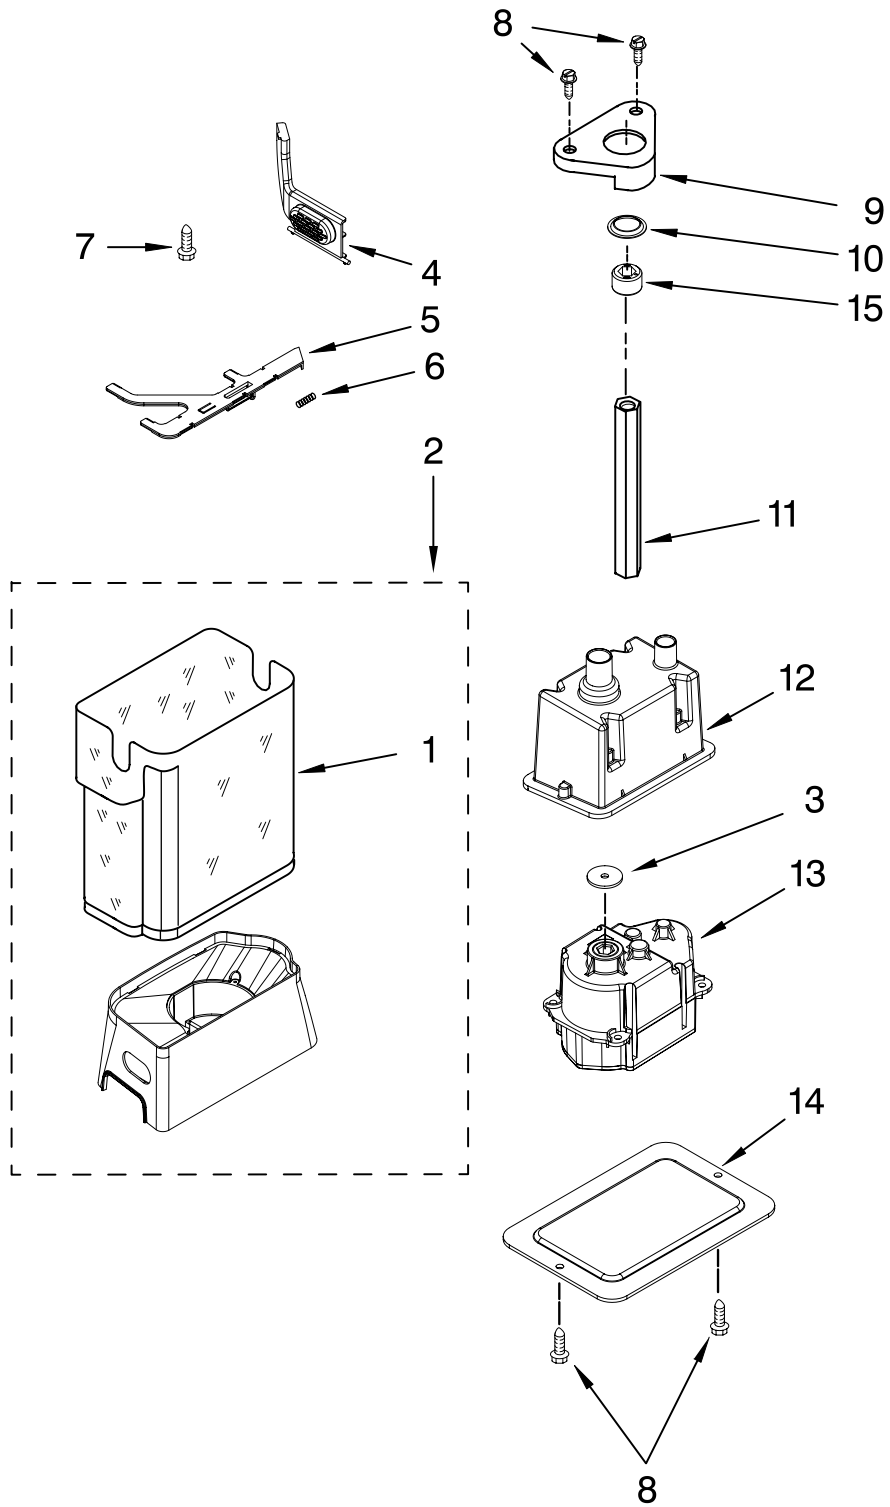

MOTOR AND ICE CONTAINER PARTS

For Model: EF42DBSS03

(Stainless Steel)

FOR ORDERING INFORMATION REFER TO PARTS PRICE LIST

MOTOR AND ICE CONTAINER PARTS

For Model: EF42DBSS03

(Stainless Steel)

Illus. No.	Part No.	DESCRIPTION
1	2222965	Ice Bin
2	W10395653	Ice Container Assembly
3	W10254073	Washer, Rubber
4	2266800	Button, Bin
5	W10134783	Latch, Bin
6	2198608	Spring, Latch
7	2198671	Screw
8	8281163	Screw
9	2188919	Holder
10	2198628	Seal
11	2318082	Drive Shaft
12	2318011	Enclosure, Motor
13	2315546	Dispenser, Motor
14	2318028	Cover
15	2315559	Sleeve. Coupling

FOR ORDERING INFORMATION REFER TO PARTS PRICE LIST