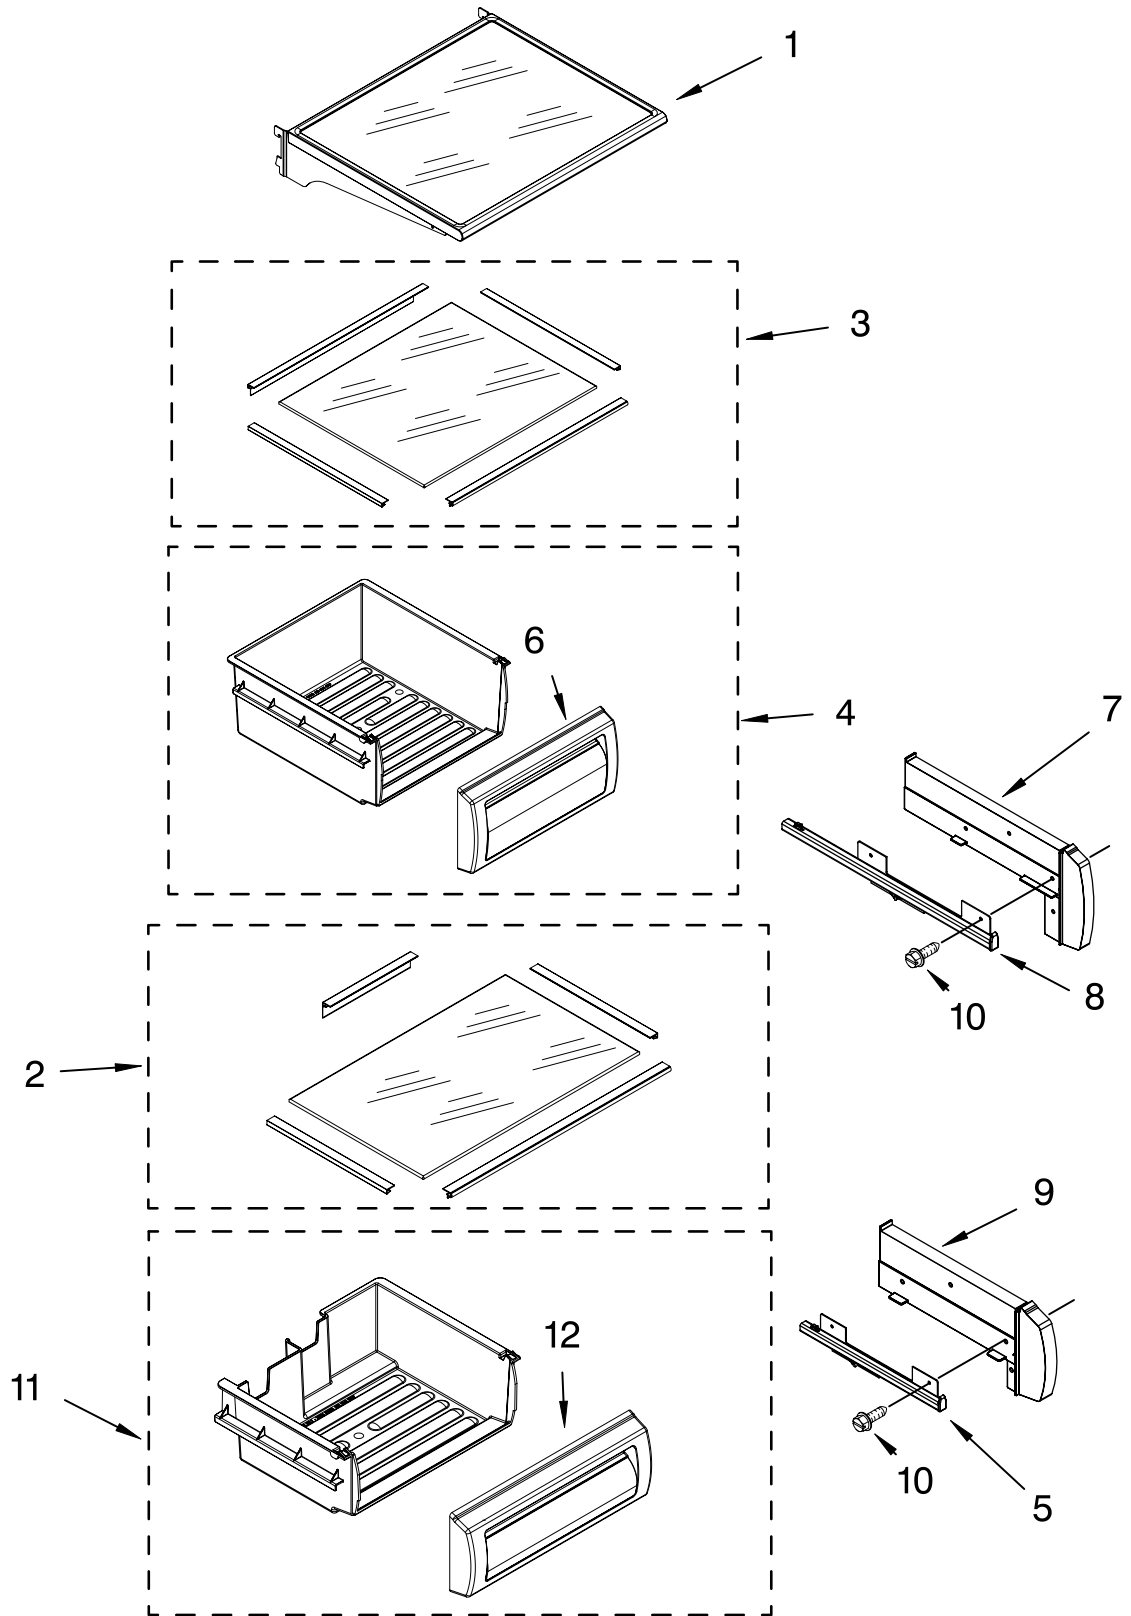

REFRIGERATOR SHELF PARTS

For Model: EF42DBSS03

(Stainless Steel)

FOR ORDERING INFORMATION REFER TO PARTS PRICE LIST

REFRIGERATOR SHELF PARTS

For Model: EF42DBSS03

(Stainless Steel)

Illus. No.	Part No.	DESCRIPTION
1	W10165103	Shelf Assembly
2	W10165091	Assembly, Meat Pan Cover
3	W10165085	Assembly, Crisper Cover
4	W10407624	Crisper Pan
5		Slide, Meat Pan
	2302954	(LH)
	2302955	(RH)
6	2256248	Front, Crisper Pan
7		Spacer, Crisper
	2256222	(RH)
	2256223	(LH)
8		Slide, Crisper
	2302956	(RH)
	2302957	(LH)
9		Spacer, Meat Pan
	2256243	(LH)
	2256244	(RH)
10		Screw
	8533929	Right Side– (8–18 x 1.375)
	8533928	Left Side– (8–18 x .750)
11	W10407627	Pan Assembly Meat
12	2256366	Front, Meat Pan