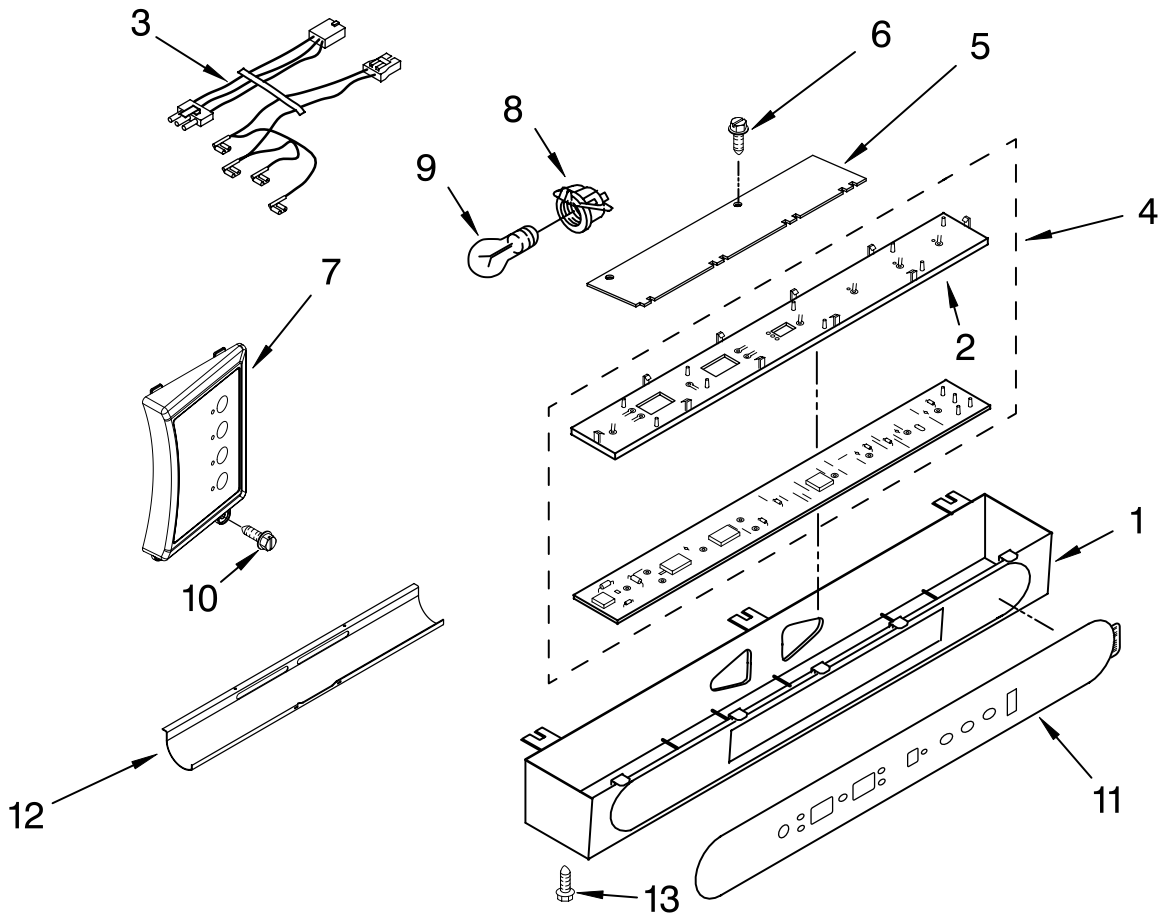

CONTROL PANEL PARTS

For Model: EF42DBSS03

(Stainless Steel)

Illus. No.	Part No.	DESCRIPTION
1	2302772	Control Box
2	2215670	Insert, Control Box
3	2310197	Wire, Jumper
4	W10165120	Circuit Board, Housing Control
5	2221121	Support, Control Box
6	487539	Screw
7	W10151210	Display, Ingredient Care Center
8	2162085	Socket, Light
9	W10311505	Light Bulb
10	W10142283	Screw
11	W10165030	Overlay, Control Box
12	2302717	Shield, Light
13	486194	Screw

FOR ORDERING INFORMATION REFER TO PARTS PRICE LIST