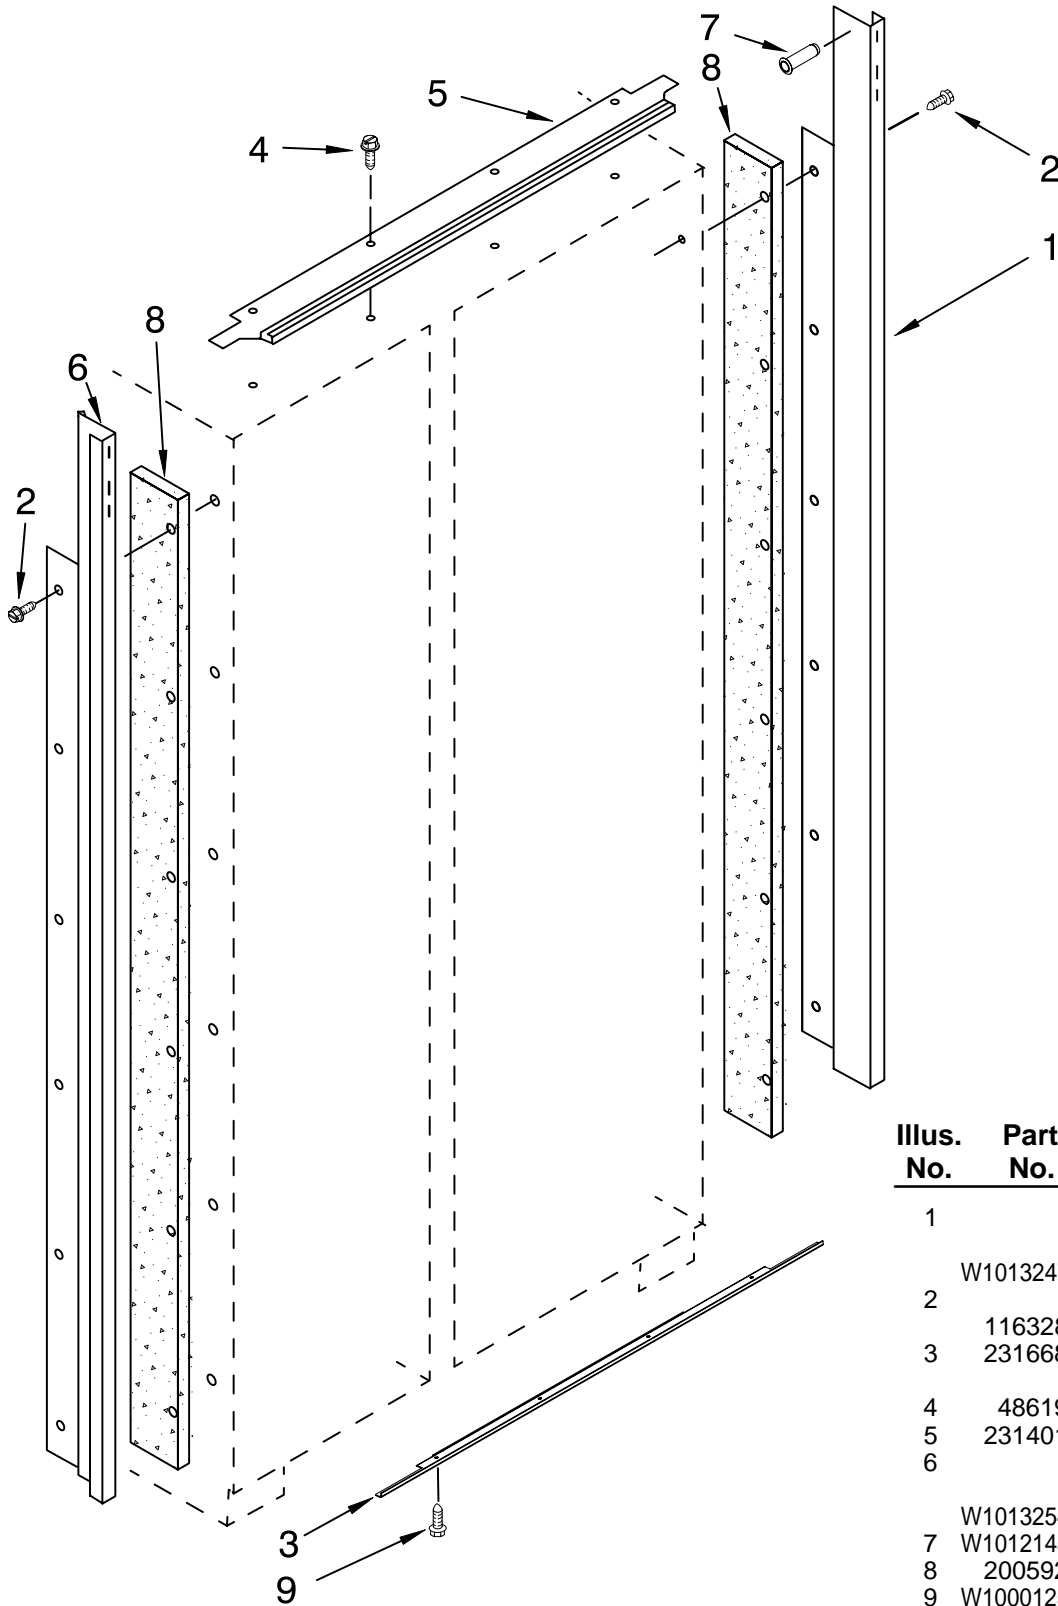

CABINET TRIM PARTS

For Model: EF42DBSS03

(Stainless Steel)

Illus. No.	Part No.	DESCRIPTION
1		Cabinet, Trim (Right Side)
	W10132472	Stainless Steel
2		Screw
	1163283	Stainless Steel
3	2316687	Cabinet, Trim (Bottom)
4	486194	Screw
5	2314017	Cabinet, Trim Top
6		Cabinet Trim (Left Side)
	W10132541	Stainless Steel
7	W10121451	Nutsert
8	2005925	Seal-Trim, Side
9	W10001250	Screw

FOR ORDERING INFORMATION REFER TO PARTS PRICE LIST