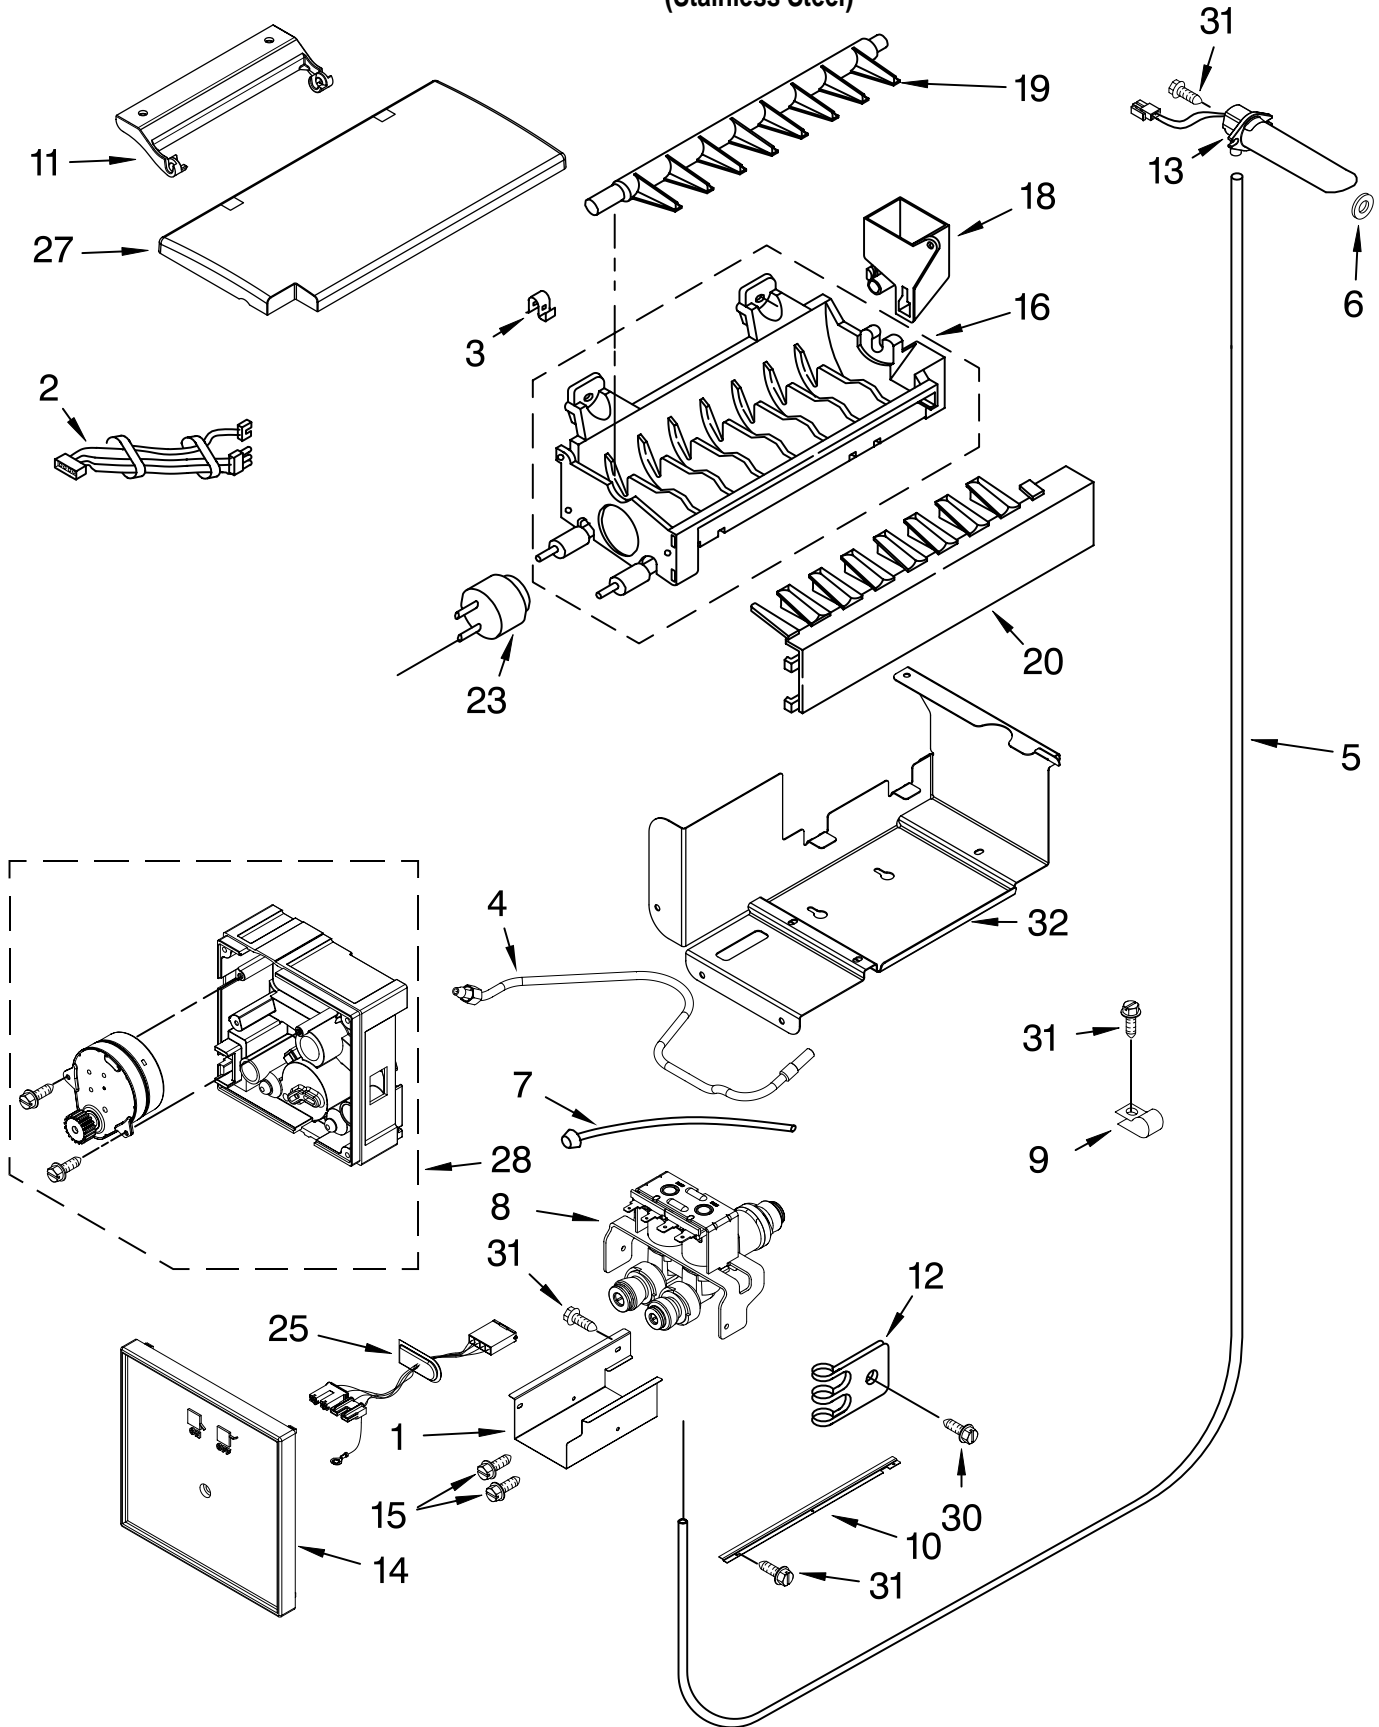

ICEMAKER PARTS

For Model: EF42DBSS03

(Stainless Steel)

FOR ORDERING INFORMATION REFER TO PARTS PRICE LIST

ICEMAKER PARTS

For Model: EF42DBSS03

(Stainless Steel)

Illus. No.	Part No.	DESCRIPTION
1	W10129655	Shield, Valve
2	W10377185	Wire Assembly, Icemaker
3	628379	Clip, Fuse
4	W10296807	Tube, Filter Inlet
5	2320658	Water Tube
6	2302758	Seal Gasket
7	2317912	Tube, Filter Outlet
8	2317883	Valve, Solenoid
9	2221070	Clamp, Tube
10	2320559	Support, Valve
11	2198641	Bracket, Icemaker Cover
12	2208136	Clamp, Nylon Valve
13	W10296807	Tube, Water Inlet
14	W10377172	Cover

Illus. No.	Part No.	DESCRIPTION
15	W10141604	Screw
16	W10122527	Mold & Heater (Also Order 542638 Silicone Grease)
18	W10272168	Cup-Water Fill
19	627843	Ejector
20	W10272161	Ice Stripper Thermostat
23	W10290336	Thermostat (Also Order 542639 Cement Alumilastic)
25	W10279389	Wire Assembly, Water Valve
27	W10151255	Cover, Icemaker
28	W10280888	Module & Motor Assembly
30	W10141645	Screw

Illus. No.	Part No.	DESCRIPTION
31	486194	Screw
32	2252228	Bracket, Icemaker Mounting
100	W10435671	Complete Icemaker Assembly

Following Parts Not Illustrated (Optional Parts Only)

W10355016	Affresh Stainless Steel Cleaner
W10355010	Affresh Kitchen Appliance Cleaner
W10355049	Affresh Stainless Steel Wipes
REFDEODOR	Deodorizer Pack