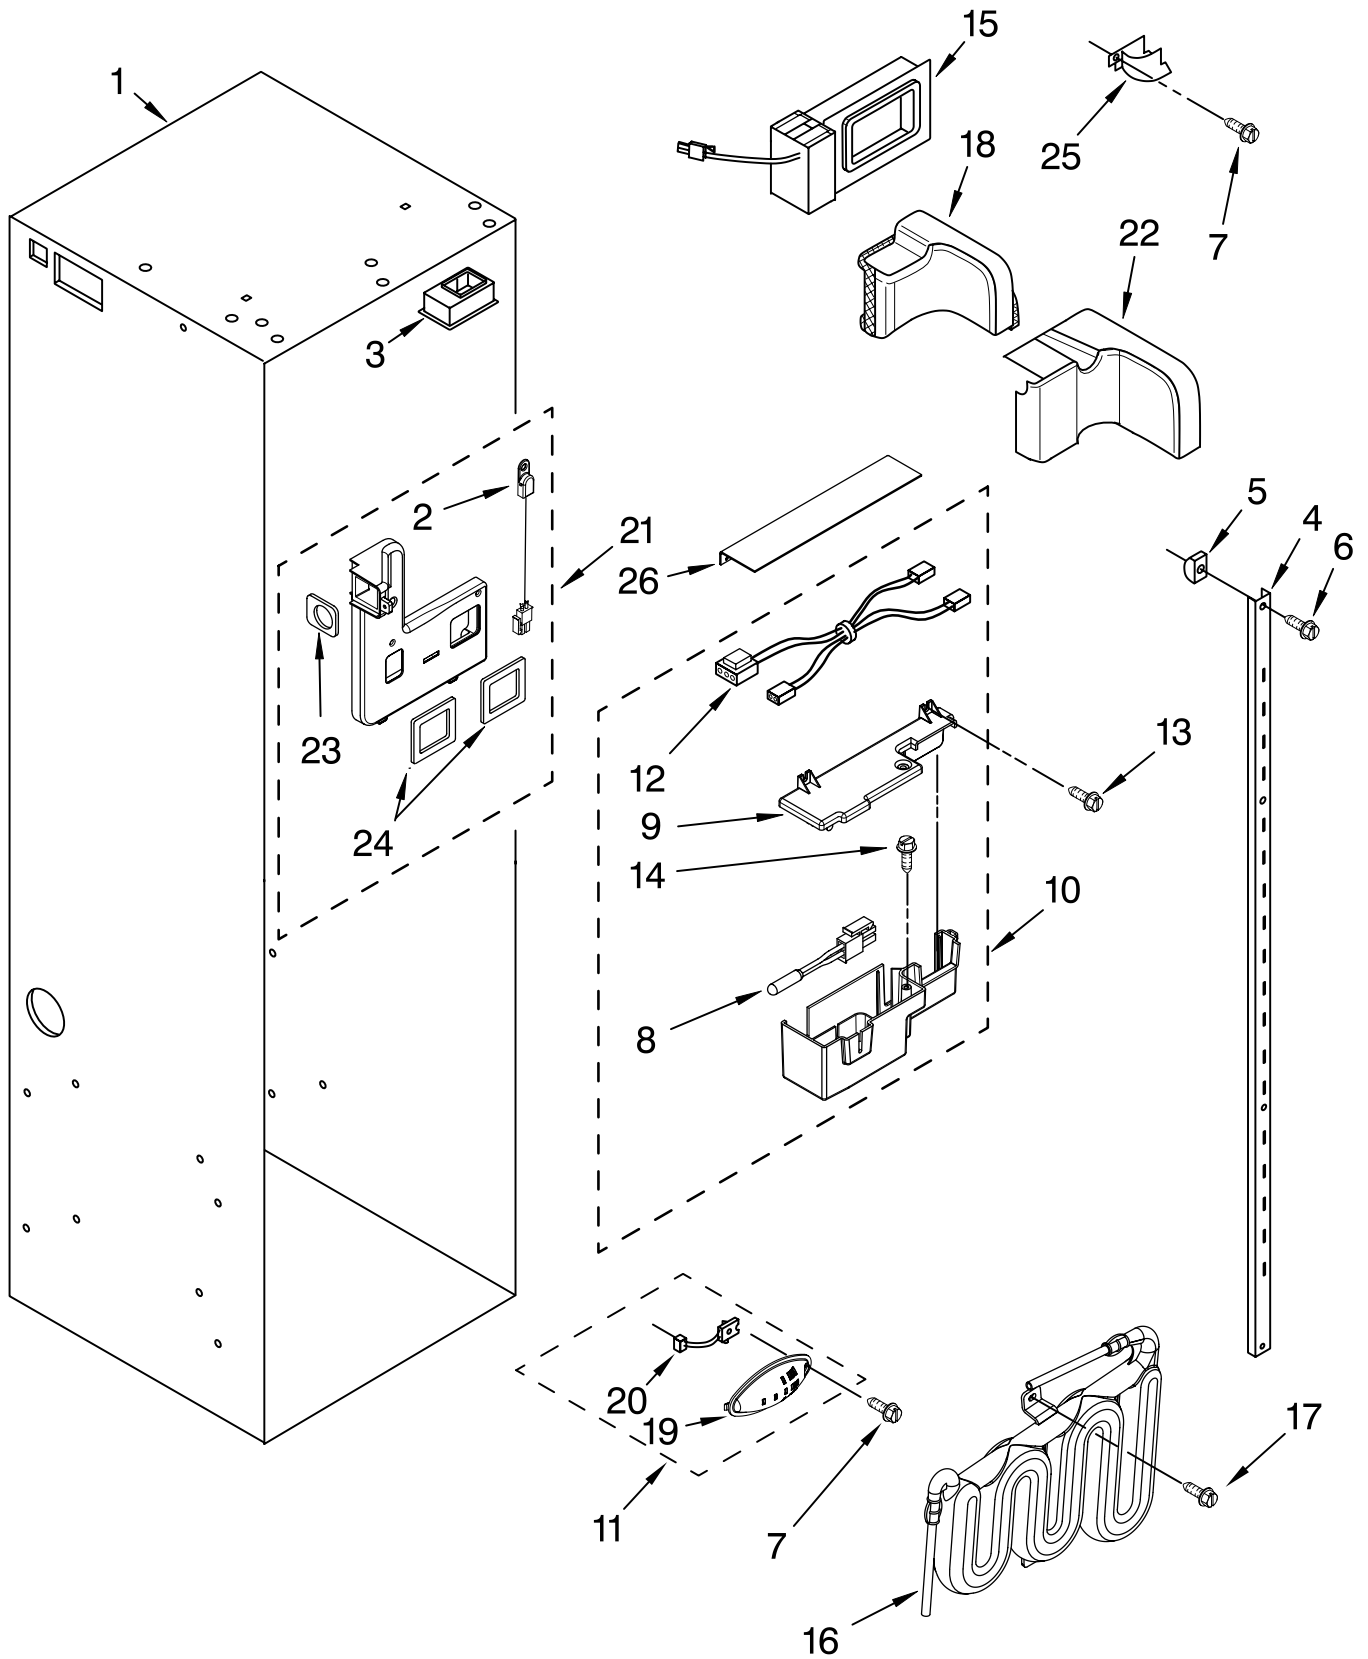

REFRIGERATOR LINER PARTS

For Model: EF42DBSS03

(Stainless Steel)

FOR ORDERING INFORMATION REFER TO PARTS PRICE LIST

REFRIGERATOR LINER PARTS

For Model: EF42DBSS03

(Stainless Steel)

Illus. No.	Part No.	DESCRIPTION
1		Liner (Not A Serviceable Part)
2	2306010	Thermistor
3	2208970	Air Duct
4	2259077	Ladder, Shelf
5	520965	Screw Support, Ladder
6	2006475	Screw
7	487539	Screw
8	2302937	Thermistor
9	2302986	Lid, Meat Pan Baffle
10	W10169528	Baffle Control Assembly
11	2317844	Thermistor Assy
12	2310205	Jumper, Air Baffle
13	487539	Screw
14	486194	Screw
15	2221296	Air Baffle Assembly
16	2327509	Water Reservoir
17	W10141518	Screw
18	2309222	Diffuser Assembly
19	2317105	Cover, Thermistor
20	2188820	Thermistor
21	2302992	Spacer, Air- Baffle
22	2309087	Cover, Diffuser
23	2259412	Seal, Air Duct (Round Hole)
24	2259398	Seal, Air Duct (Square Hole)
25	2003577	Guard, Return Air
26	W10159487	Diverter, Crisper Cover

FOR ORDERING INFORMATION REFER TO PARTS PRICE LIST