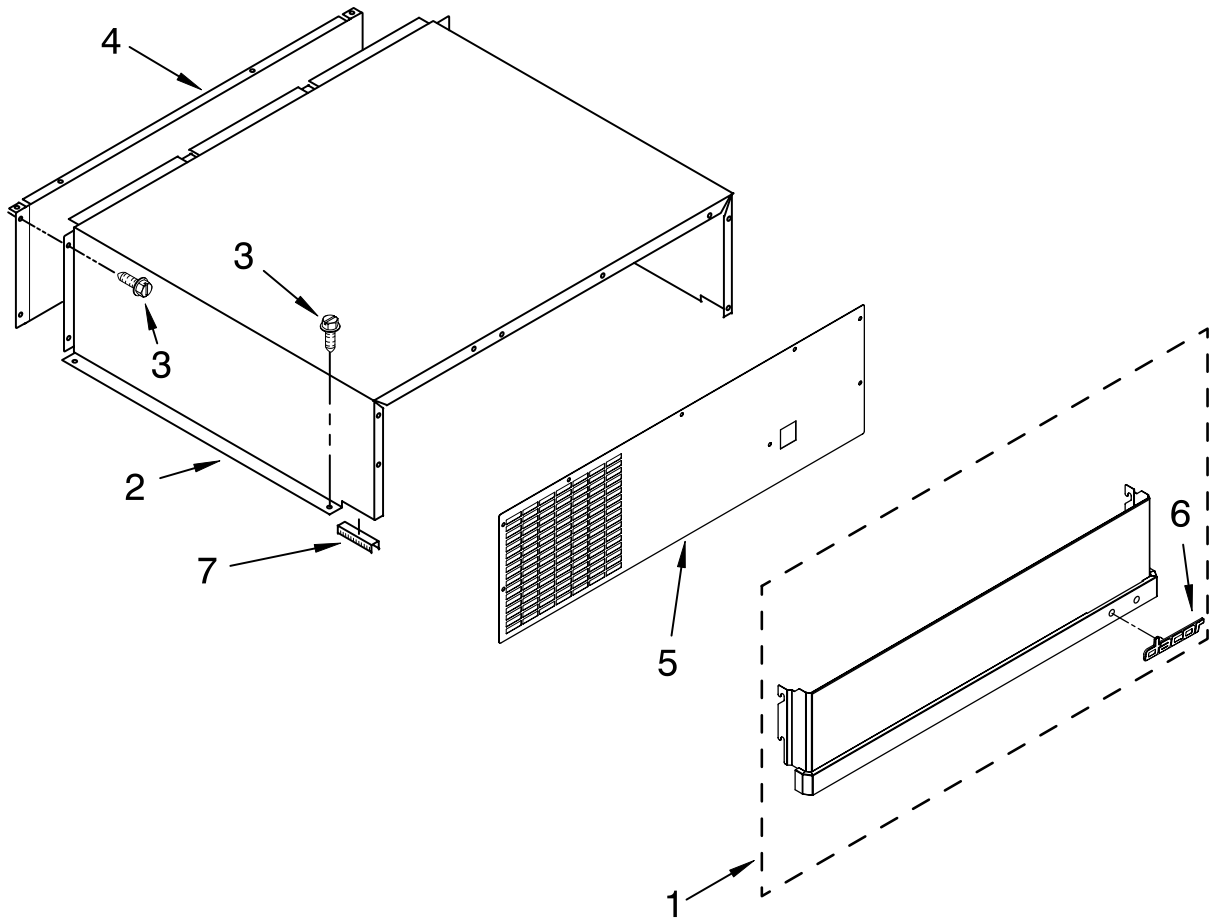

TOP GRILLE AND UNIT COVER PARTS

For Model: EF42DBSS03

(Stainless Steel)

Illus. No.	Part No.	DESCRIPTION
1	W10162620	Panel, Decorative Assembly Stainless Steel
2	W10161693	Cover, Unit
3	486194	Screw
4	2256466	Back Panel
5	W10185625	Cover, Unit Front
6	12989001	Badge, Dacor
7	2215910	Grommet-Flexible

FOR ORDERING INFORMATION REFER TO PARTS PRICE LIST