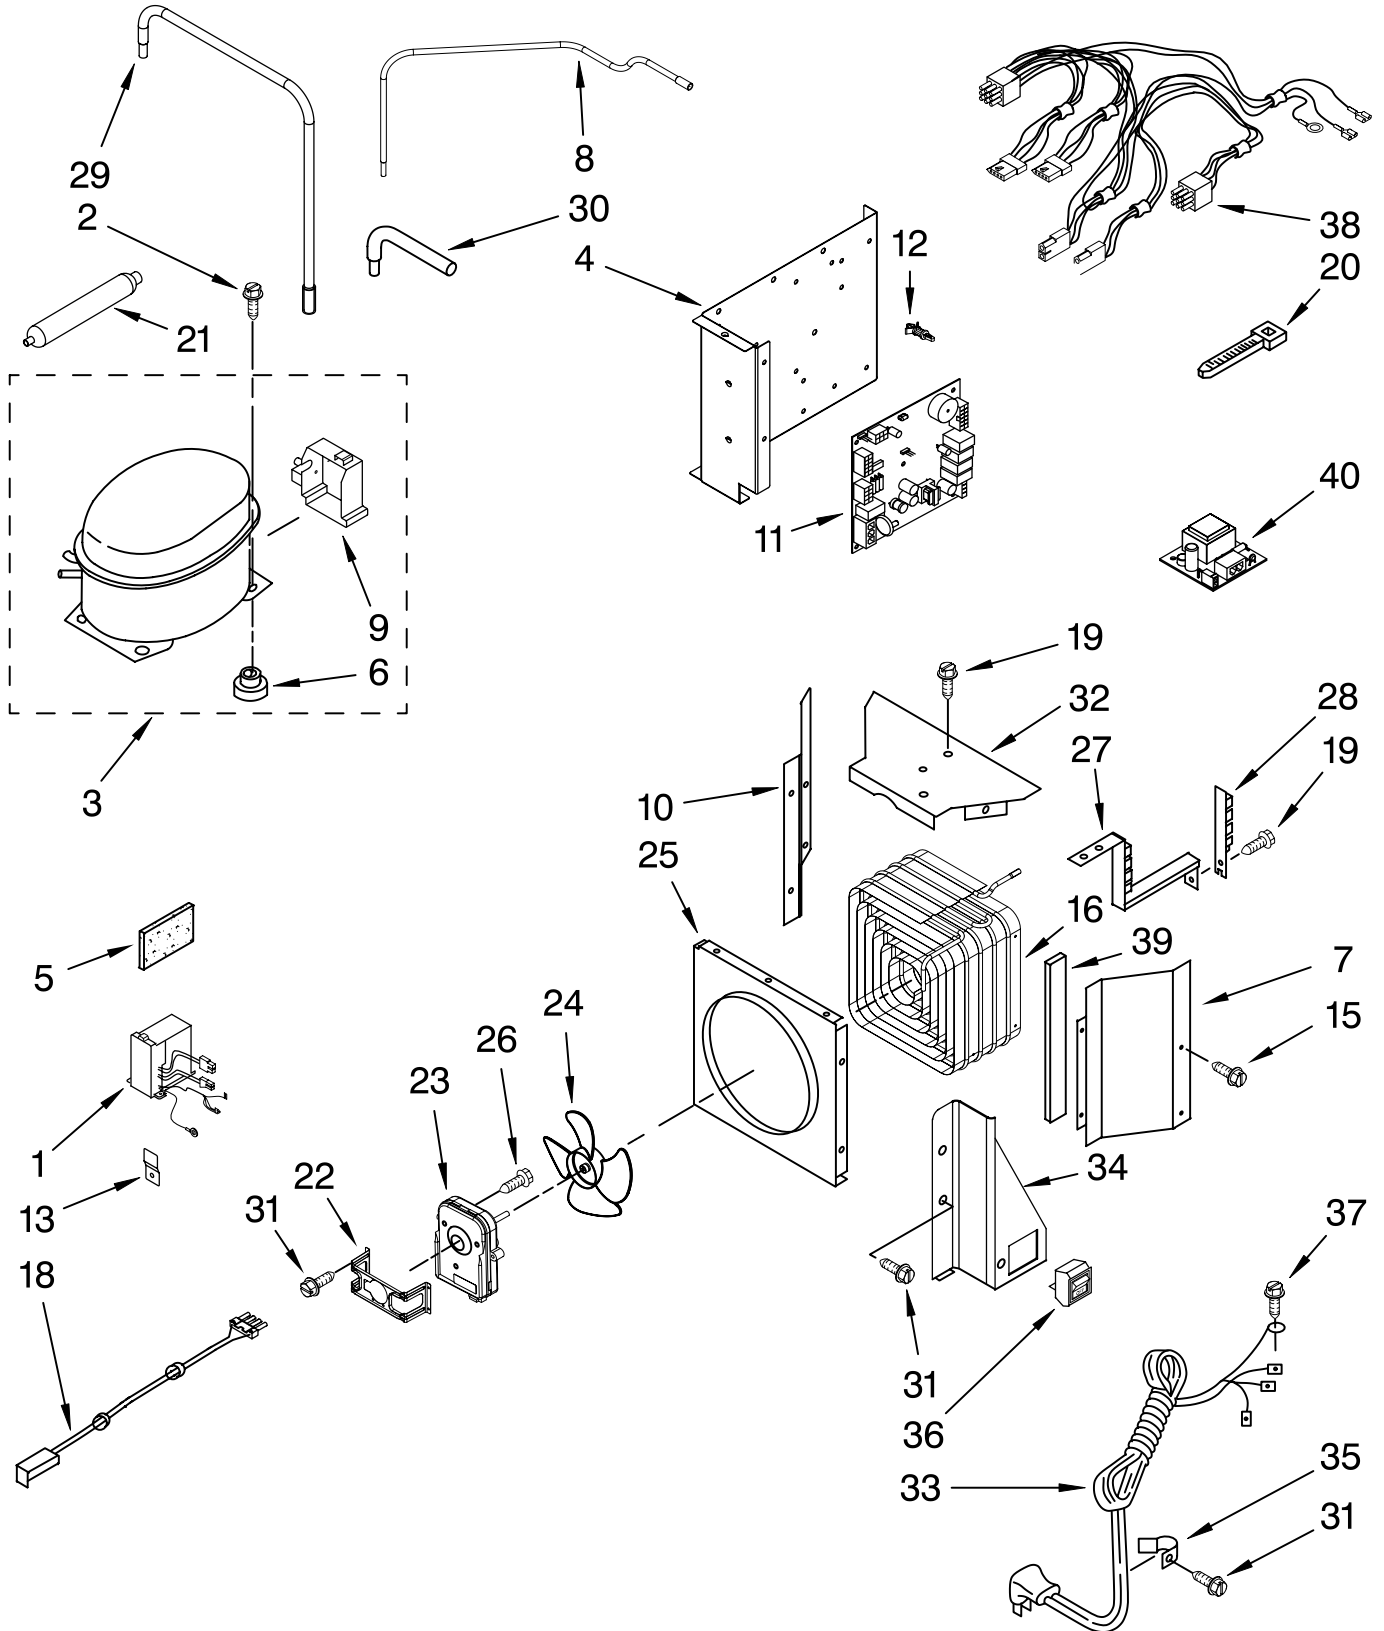

UPPER UNIT PARTS

For Model: EF42DBSS03

(Stainless Steel)

FOR ORDERING INFORMATION REFER TO PARTS PRICE LIST

UPPER UNIT PARTS

For Model: EF42DBSS03

(Stainless Steel)

Illus. No.	Part No.	DESCRIPTION
1	W10133449	Inverter Box
2	489373	Screw, Compressor Mounting
3	W10173296	Compressor (Includes Items 6 & 9)(Also Order 876765 Tube Kit)
4	2318087	Housing, Control Board
5	2169104	Insulation, Sound
6	1100826	Grommet, Mounting
7	W10415668	Support, Condenser (Right)
8	W10234131	Tube, Transiton (Cond/Ht Loop)
9	2215676	Terminal Cover
10	W10415666	Support, Condenser (Left)
11	W10219463	Control Board, Gemini
12	2203075	Spacer
13	2256328	Bracket, Inverter Box
15	1157158	Screw
16	2307998	Condenser
18	2310207	Wire, Jumper

Illus. No.	Part No.	DESCRIPTION
19	489399	Screw
20	2155774	Wire Tie
21	W10175593	Drier
22	W10414681	Bracket, Fan Motor (Condenser Fan)
23	2188875	Motor, Fan
24	W10139483	Blade, Fan
25	W10415670	Orifice, Fan
26	8533993	Screw
27	2317031	Bracket, Vibration (Condenser)
28	2317030	Arm, Vibration (Condenser)
29	2307566	Tube, Transition (Condenser/Drier)
30	2194319	Tube, Process
31	486194	Screw
32	2309000	Cover, Condenser
33	2310251	Service Cord
34	W10185556	Bracket, Mounting (Power Switch)
35	549193	Clamp, Cord
36	2266802	Switch, Power Disconnect
37	487294	Screw, Ground
38	W10178883	Wiring Harness, Unit Compartment

Illus. No.	Part No.	DESCRIPTION
39	2309432	Gasket, Condenser
40	2259350	Power Supply, Ingredient Care Center

Following Parts Not Illustrated and Optional Parts Not Included

978025	Valve, Access (1/4")
978026	Valve, Access (5/16")
978027	Valve, Access (3/8")
978028	Valve, Access (1/2")
978029	Valve, Access (5/8")
978030	Valve, Access (3/4")
876764	Valve, Access (3/16")

REFRIGERANT CHARGE

7.50 oz.
(R-134A)