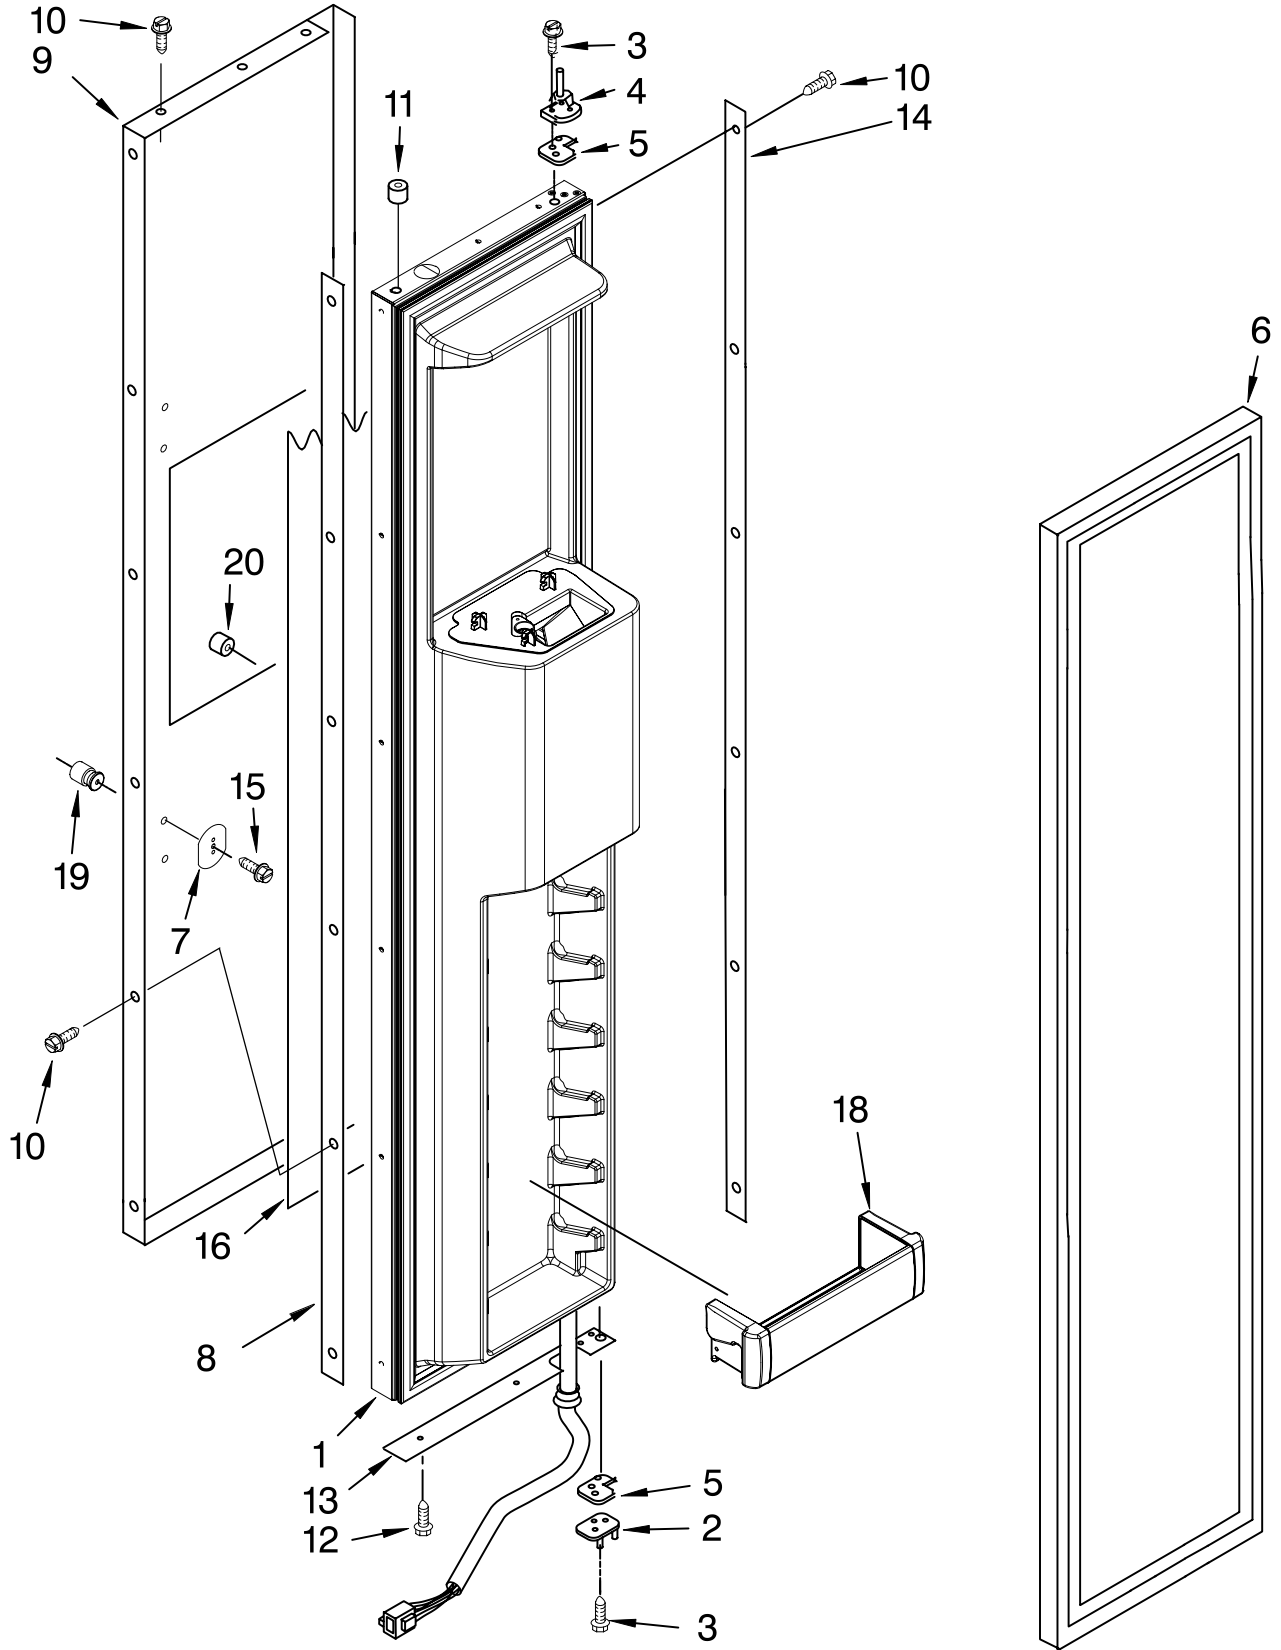

FREEZER DOOR PARTS

For Model: EF42DBSS03

(Stainless Steel)

FOR ORDERING INFORMATION REFER TO PARTS PRICE LIST

FREEZER DOOR PARTS

For Model: EF42DBSS03

(Stainless Steel)

Illus. No.	Part No.	DESCRIPTION
1		Freezer Door
	W10292774	Stainless
2	2302879	Hinge, Bottom
3	W10162602	Screw
4	2266854	Hinge, Top
5	2316804	Spacer-Door, Top & Bottom
6	2222814	Door Gasket, Magnetic
7	W10127710	Plate, Door Handle
8		Spacer, Door-Skin (Handle Side)
	2309060	For Stainless Steel Model
9		Skin, Door
	W10165044	Stainless Steel
10		Screw
	8281250	Stainless Steel
11	2005433	Spacer, Door-Skin (Top)
12	3400091	Screw
13	2257385	Spacer, Door-Skin (Bottom)
14	W10142296	Spacer, Door-Skin (Hinge Side)
15	308544	Screw, Handle
16		Filler, Door
	W10159585	Top
	W10159582	Bottom
18	W10323602	Bin, Door
19	W10168981	Stud, Mounting
20	2252354	Spacer

FOR ORDERING INFORMATION REFER TO PARTS PRICE LIST