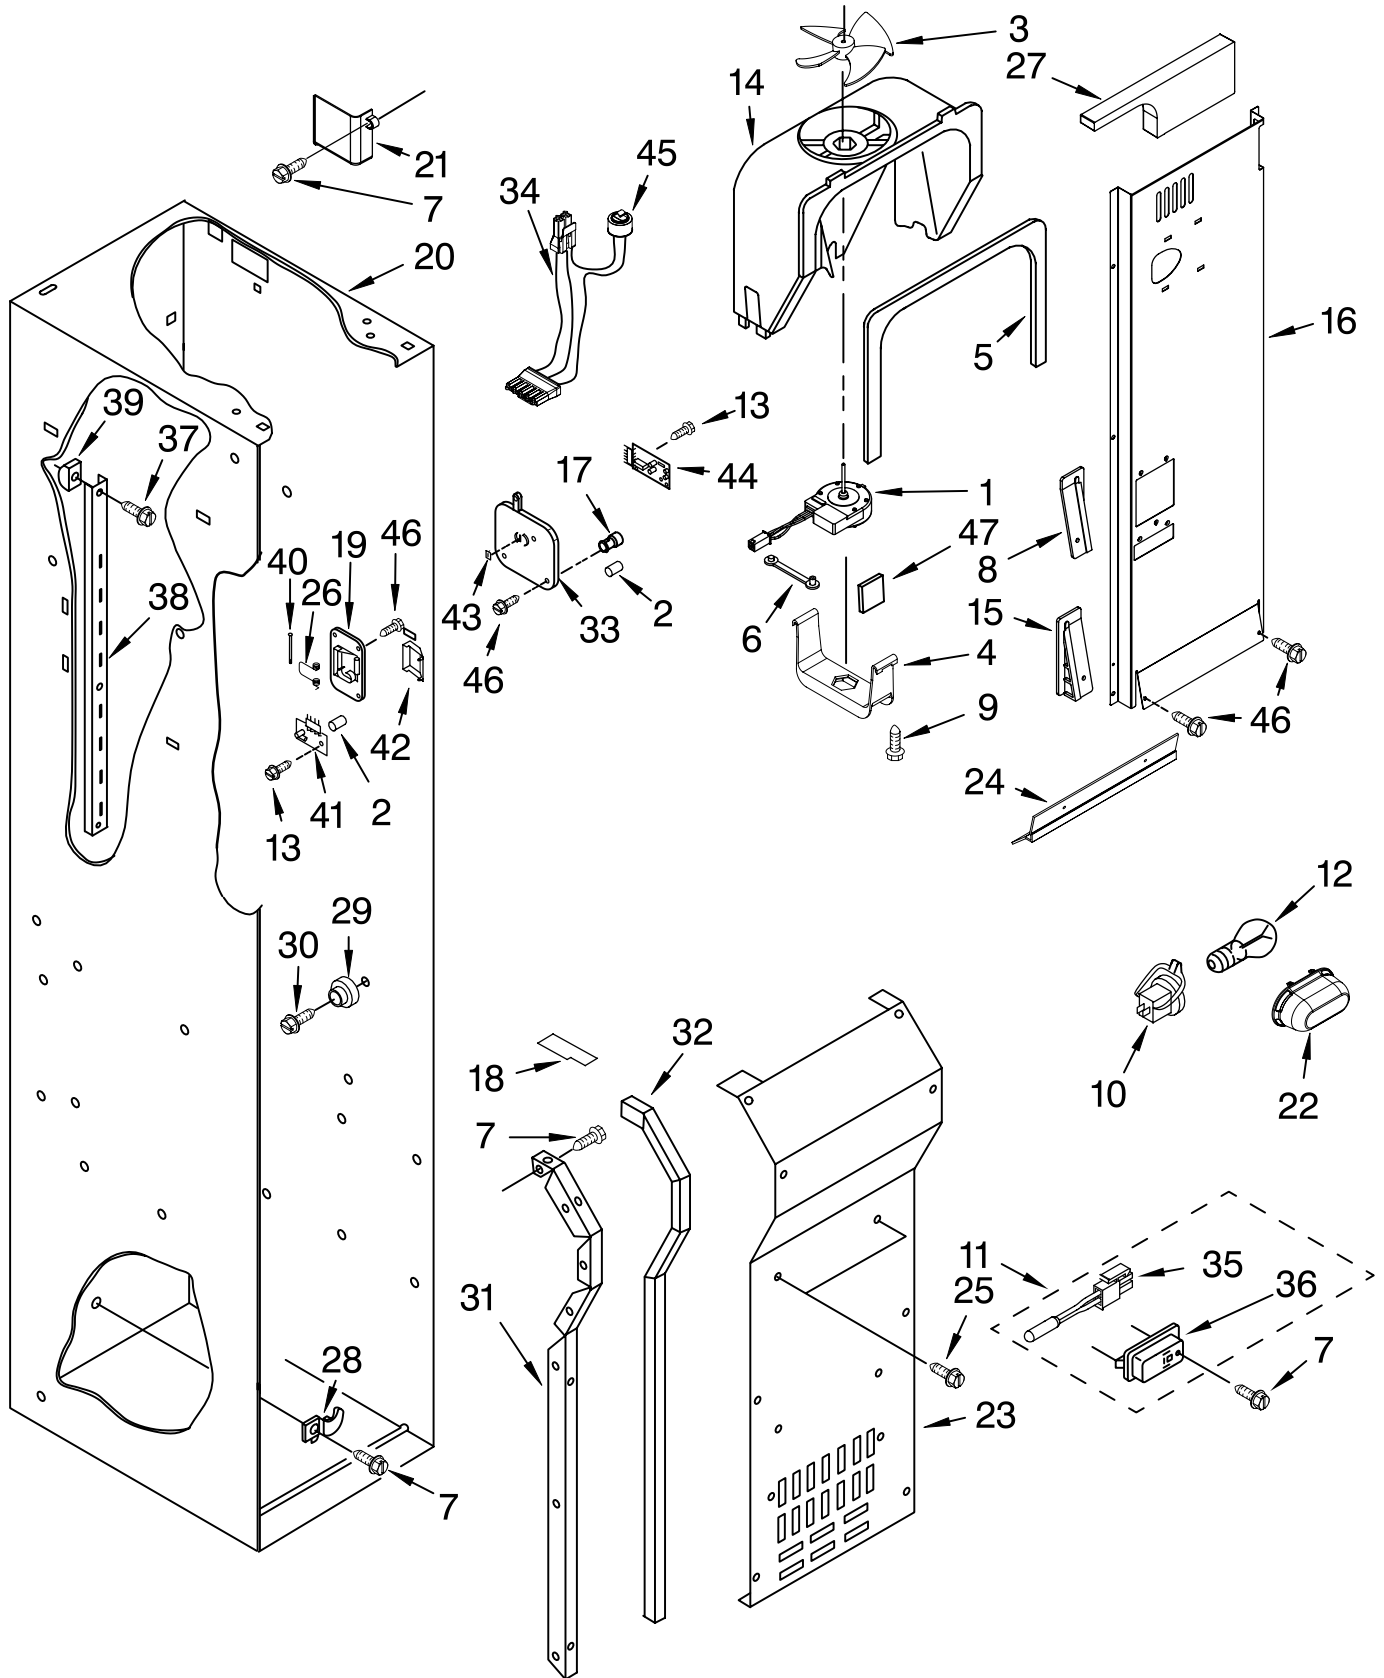

FREEZER LINER AND AIR FLOW PARTS

For Model: EF42DBSS03

(Stainless Steel)

FOR ORDERING INFORMATION REFER TO PARTS PRICE LIST

FREEZER LINER AND AIR FLOW PARTS

For Model: EF42DBSS03

(Stainless Steel)

Illus. No.	Part No.	DESCRIPTION	Illus. No.	Part No.	DESCRIPTION	Illus. No.	Part No.	DESCRIPTION
1	2259385	Fan Motor	19	W10151205	Cover, Emitter	32	2220904	Gasket
2	2198665	Tube, P.C. Board	20		Liner (Not A			Evaporator Cover
3	2169142	Fan Blade			Serviceable Part)	33	W10151208	Cover, Receiver
4	2223733	Retainer,	21	2259025	Cover, Air Outlet	34	W10139189	Harness, Evap Fan
		Fan Motor	22	2307751	Light Shield			(Includes Item 45)
5	2302817	Gasket, Cover	23	W10428000	Cover, Evaporator	35	2306010	Thermistor
6	W10449920	Grommet	24	2302850	Support, Air Duct	36	2317105	Cover, Thermistor
7	486194	Screw	25	487539	Screw	37	2006475	Screw
8	2259464	Wedge, Air Duct	26	2198635	Spring	38	2259032	Ladder, Shelf
9	W10141604	Screw, Ground	27	2309283	Deflector, Air	39	2259445	Support, Screw
10	W10191429	Socket, Light			Duct	40	2198634	Pin
11	2317844	Thermistor Assy	28	1112260	Support,	41	W10193840	P.C. Board
12	2326255	Light Bulb			Evaporator			Emitter
13	489214	Screw	29	W10173127	Shelf, Stud	42	2198633	Flipper
14	2182120	Scroll, Fan	30	W10191952	Screw	43	2315398	Slide, Icemaker
15	2259465	Wedge, Air Duct	31		Evaporator,			Shut Off
16	2307774	Air Duct			Cover Rail	44	W10290817	P.C. Board,
17	2198643	Lens		2221107	(LH)			Receiver
18		Block, Fan Scroll		2259355	(RH)	45	W10160570	Defrost, Bi-Metal
	2209480	(RH)				46	W10142283	Screw
	2209066	(LH)				47	W10267707	Insulation, Sound

FOR ORDERING INFORMATION REFER TO PARTS PRICE LIST