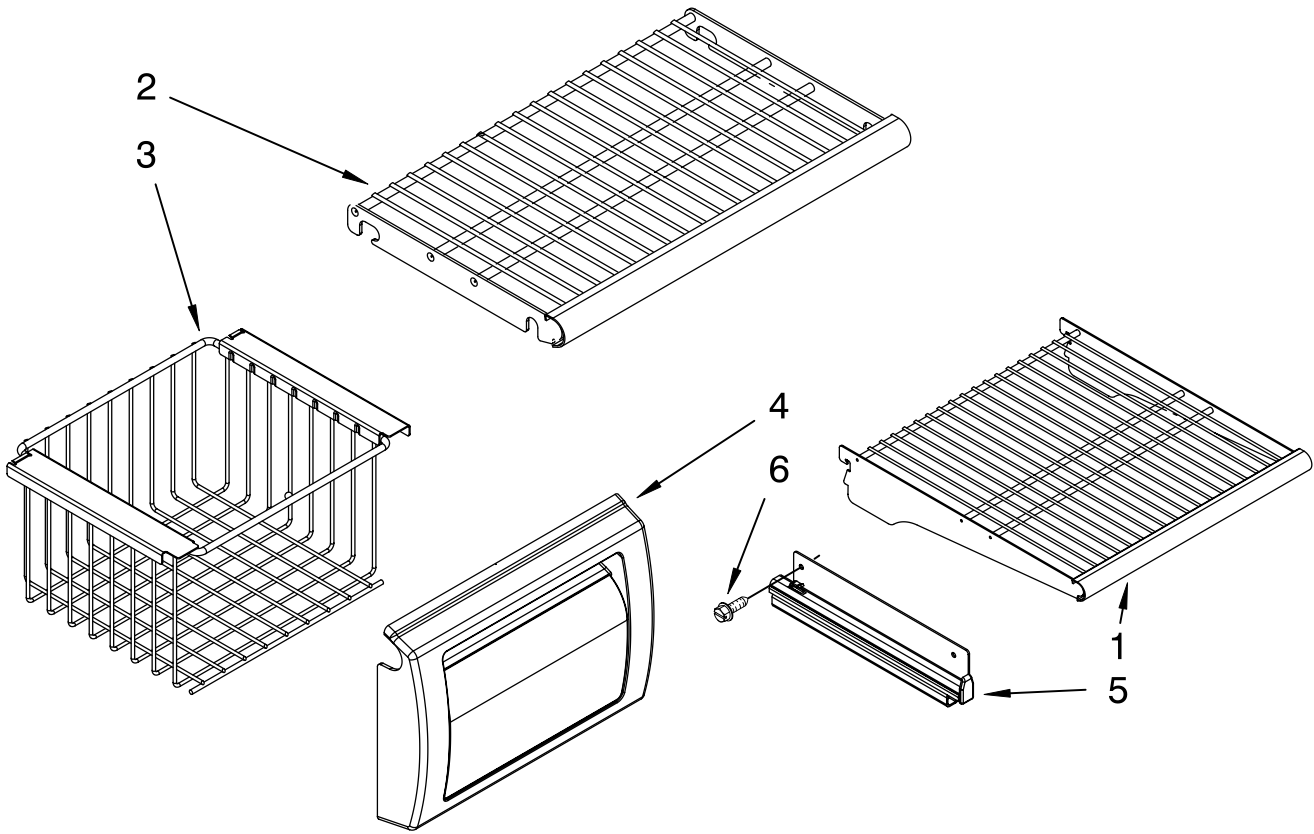

FREEZER SHELF PARTS

For Model: EF42DBSS03

(Stainless Steel)

Illus. No.	Part No.	DESCRIPTION
1	W10175905	Wire, Shelf
2	2302883	Shelf, Fixed
3	2259082	Basket
4	2256270	Front, Basket
5	2259317 (RH) 2259318 (LH)	Slide, Basket
6	8533928	Screw

FOR ORDERING INFORMATION REFER TO PARTS PRICE LIST